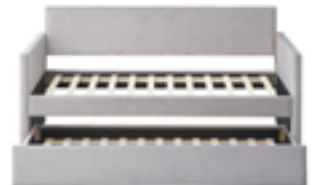

DAYBED
83" x 42" x 39"H

TRUNDLE
75.2" x 39" x 10.8"H

Dalton

Playing the part of sofa and bed, daybeds are a fantastic solution for smaller spaces. This is beautifully crafted from a blend of solid and manufactured wood and features a linen-blend upholstery in a solid finish.