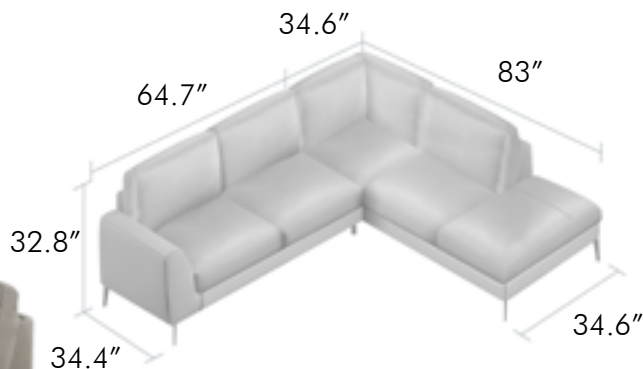

Details:
Leather Match
Power Headrest
Power Recliner
Solid Metal Legs

Dimensions:
Sofa: 81.1" x 40.5" x 41.7"H
Love: 67.2" x 40.5" x 41.7"H

JAIDA

GENUINE LEATHER

The contemporary design of this sectional can ease into any living room decor with its genuine leather match upholstery, sleek lines, and neutral hue. Supported by a strong wood frame with metal legs, this modern piece is ideal for any living area looking for a unique centerpiece or that corner nook in need of adornment.

Details:
 Leather Match
 Reversible Orientation
 Loose Fiber Cushioning
 Zig-Zag Coil Springs
 Metal Legs

Dimensions:
 Sofa: 64.7" x 34.4" x 32.8"H
 Chaise: 83" x 34.6" x 32.8"H
 Seat Height: 18.8"H

#8120353-Velvet