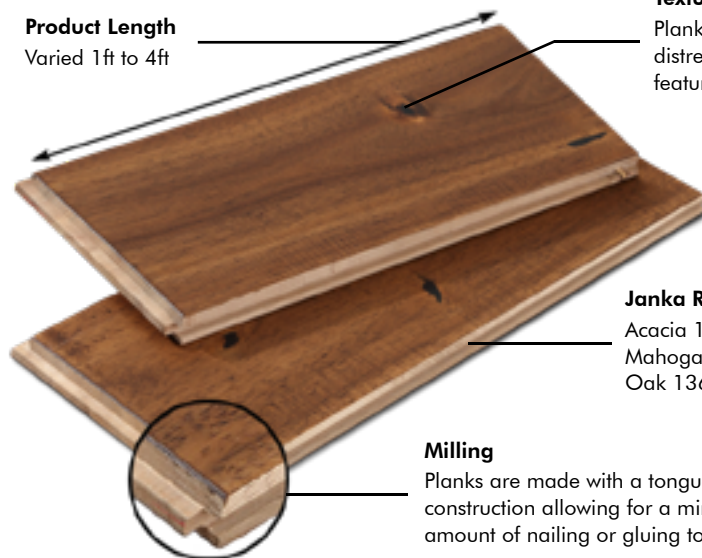

FEATURES

The Origins Collection of solid hardwood flooring come in varying species, colors, and textures allowing for more options when matching a room's decor. With a 35 year residential warranty, the Janka rating for these species of flooring range from 800 to 1360. Its tongue and groove milling help reduce the need for excessive nailing, gluing, or stapling making installation a consistent process.

Product Length
Varied 1ft to 4ft

Texture & Surface
Planks are hand-scraped, distressed, and use the natural features of the hardwood

Janka Rating
Acacia 1100
Mahogany 800
Oak 1360

Milling
Planks are made with a tongue & groove construction allowing for a minimal amount of nailing or gluing to hold