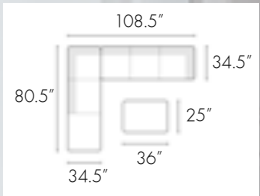

Kayden #81364

#81364

The perfect sectional for a living room with style. The fabric is a high quality tweed material for style and durability. This set also boasts a drop down drink tray for convenience and a matching storage ottoman.

REVERSIBLE ARM SOFA
74" x 34.5" x 34.5"H

STORAGE OTTOMAN
36" x 25" x 19"H

SOFA CHAISE
81" x 34.5" x 34.5"H

#4869988-TB
#4870088-CH

Nova

This dining set delivers elegant refinement with modern touches. This set includes a .40" tempered glass top dining table and four distinct chairs. Each piece is crafted from solid and manufactured wood with a detailed pedestal metallic finished base. The matching upholstery creates a stylish ensemble for a special dining experience.

TABLE (4869988-TB)
70.8" x 39.4" x 30.1"H

CHAIR (4870088-CH)
15" x 17.3" x 41.7"H

FEATURES
Tempered Glass
Beveled Edge
Veneer Cover Seat
Rubberwood Legs